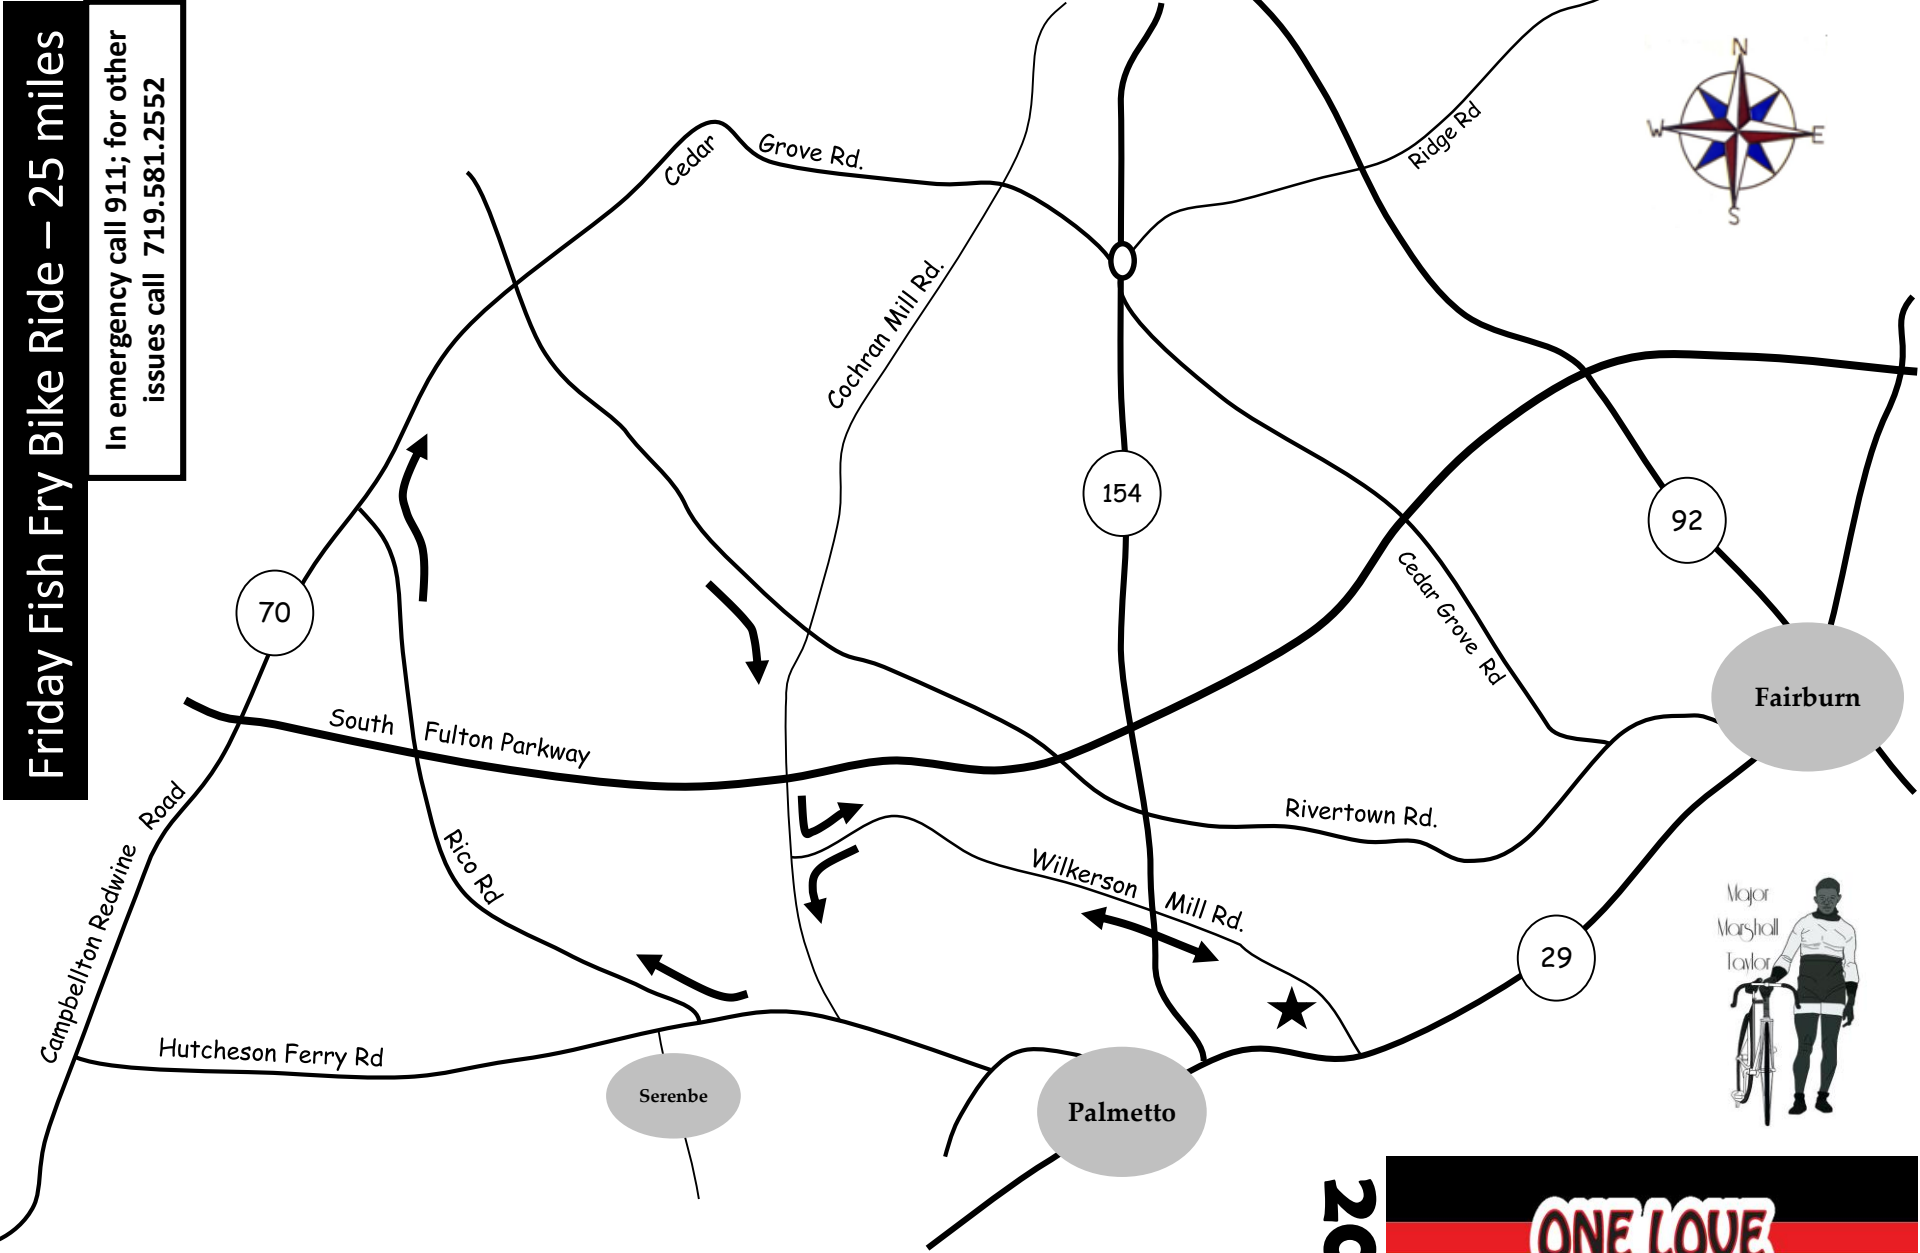

Friday Fish Fry Bike Ride – 25 miles

In emergency call 911; for other issues call 719.581.2552

Major Marshall Taylor

★ Start/Finish @ Wilkerson Mill Park

2019

One Love Century Weekend: Fish Fry Pre-Ride – 25 miles

In emergency call 911;
for other issues
please call 719.581.2552

Start	Wilkerson Mill Park
0.1	LT on Wilkerson Mill Road
3.9	LT on Cochran Mill Road
5.8	RT Hutcheson Ferry Road
7.9	RT on Rico Road
11.3	CROSS S. Fulton Parkway
12.7	RT on SR 70/Campbellton-Redwine/Cedar Grove
15.8	RT on Rivertown Road
18.5	RT on Cochran Mill Road
20.0	CROSS S. Fulton Parkway
20.7	LT on Wilkerson Mill Road
24.6	RT into Wilkerson Mill Park
Finish	