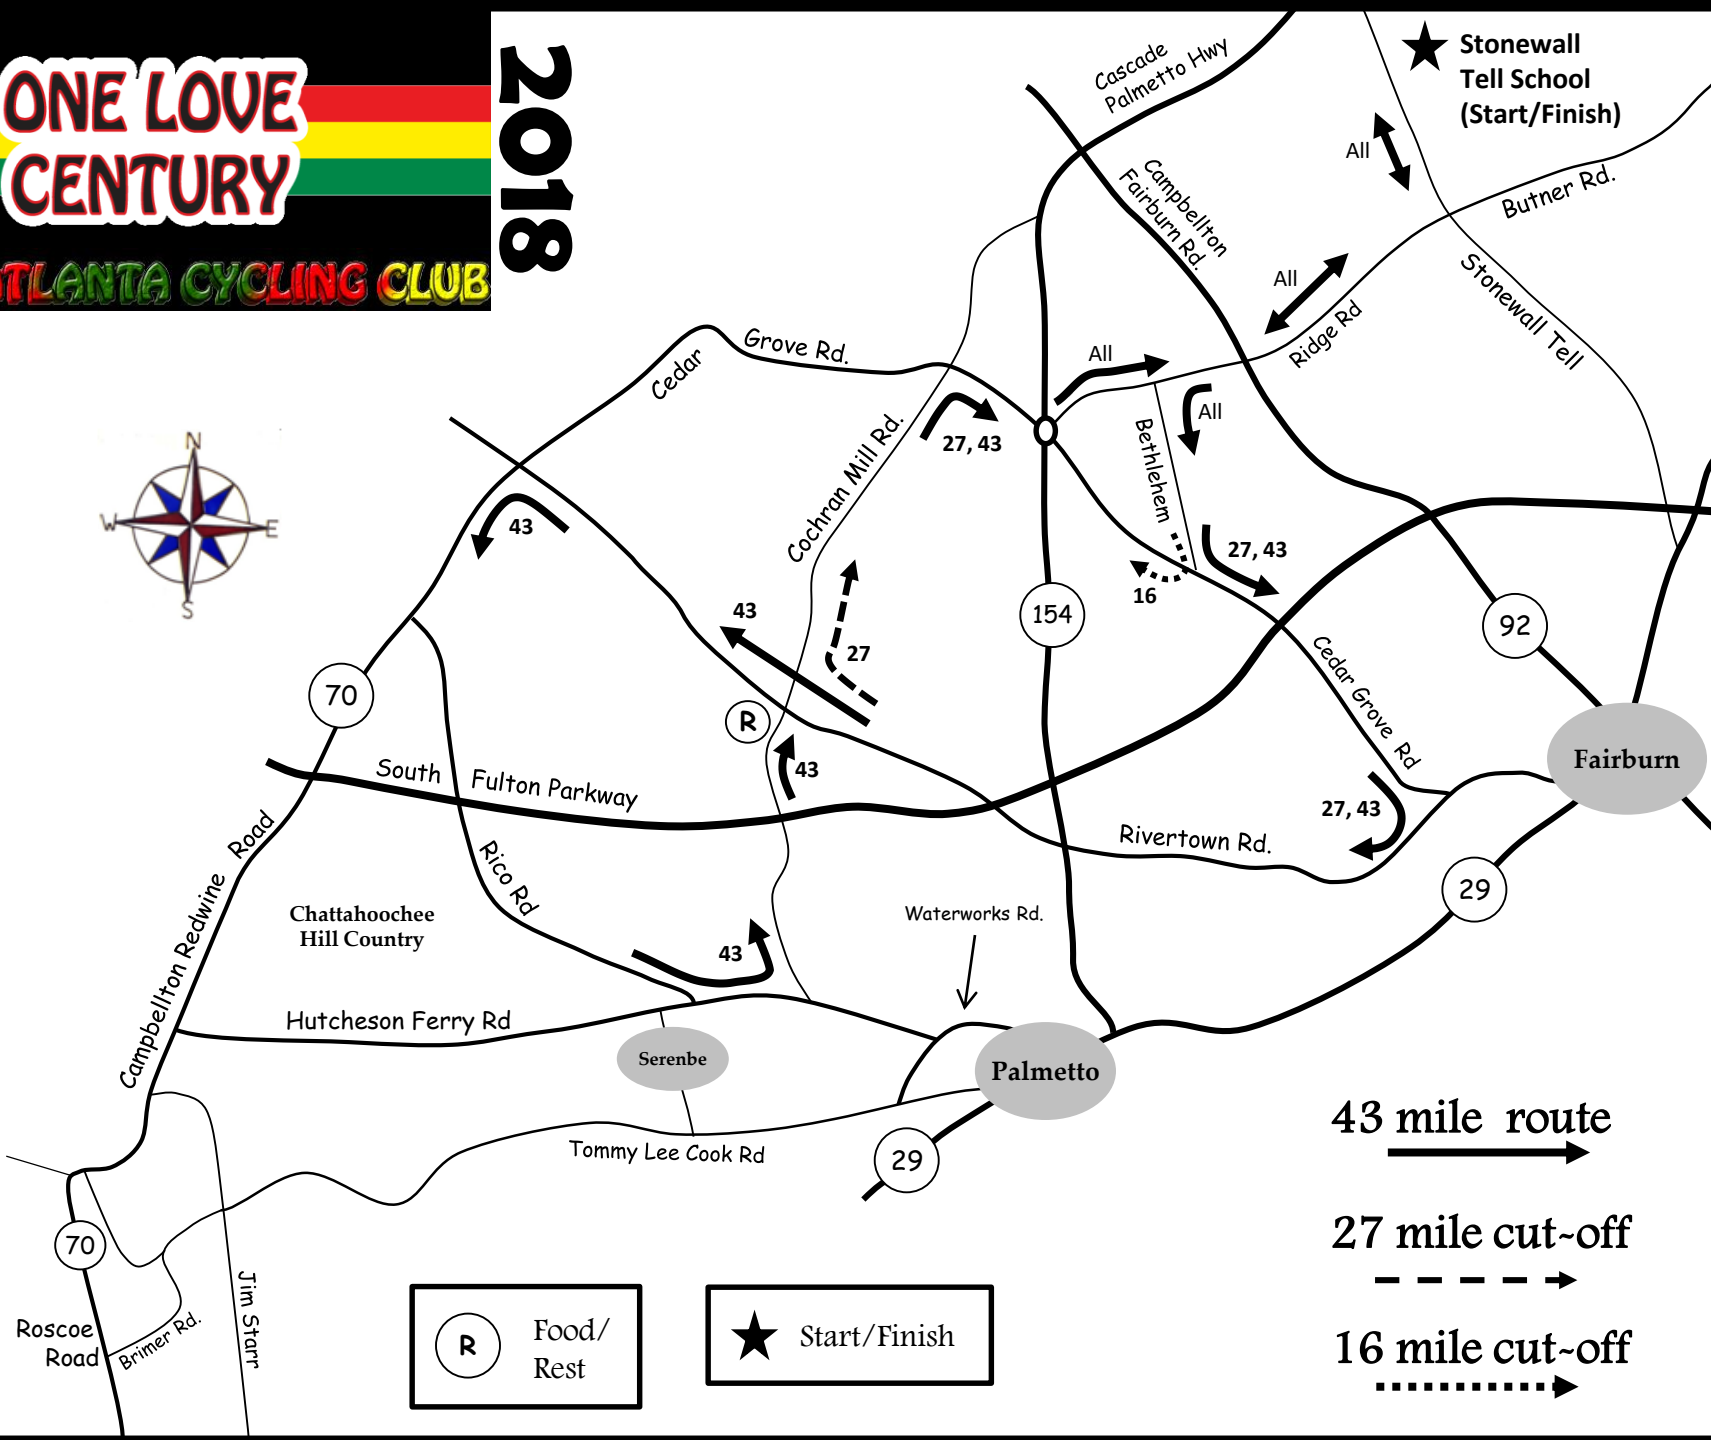

ONE LOVE CENTURY

METRO ATLANTA CYCLING CLUB

2018

16, 27 and 43 Mile Options

In emergency call 911; for other issues call 719.581.2552

R Food/Rest

★ Start/Finish

43 mile route

27 mile cut-off

16 mile cut-off

16 Mile Option

Start Stonewall Tell School
0.0 Lt on Stonewall Tell
1.1 Rt on Butner Road
4.2 Cross Hwy 92
5.5 Lt on Bethlehem Rd
7.5 Rt on Cedar Grove Rd.
9.4 Enter Traffic Circle
Exit traffic circle Rt on Ridge/Butner Rd.
11.9 Cross Hwy 92
14.9 Lt on Stonewall Tell
16.0 Finish

27 Mile Option

Start Stonewall Tell School
0.0 Lt on Stonewall Tell
1.1 Rt on Butner Road
4.2 Cross Hwy 92
5.5 Lt on Bethlehem Rd
7.5 Lt on Cedar Grove Rd.
8.1 Cross S. Fulton Parkway
9.8 Rt on Rivertown Road
12.4 Cross GA 154 (Cascade-Palmetto)
12.8 Cross S. Fulton Parkway
15.1 REST STOP at Cochran Mill
15.1 Rt on Cochran Mill
18.4 Rt on Cedar Grove
20.2 Enter Traffic Circle at Ga 154
Exit traffic circle Rt on Ridge/Butner Rd.
22.7 Cross Hwy 92
25.6 Lt on Stonewall Tell
26.7 Finish

43 Mile Option

Start Stonewall Tell School
0.0 Lt on Stonewall Tell
1.1 Rt on Butner Road
4.2 Cross Hwy 92
5.5 Lt on Bethlehem Rd
7.5 Lt on Cedar Grove Rd.
8.1 Cross S. Fulton Parkway
9.8 Rt on Rivertown Road
12.4 Cross GA 154 (Cascade-Palmetto)
12.8 Cross S. Fulton Parkway
15.1 REST STOP at Cochran Mill
15.1 Continue on Rivertown
17.8 Lt on GA 70 (Campbellton/Redwine)
20.8 Bear Lt on Rico Road
22.2 Cross S. Fulton Parkway
25.6 Lt on Hutchinson Ferry
27.6 Lt on Cochran Mill Rd
30.4 Cross S. Fulton Parkway
31.8 REST STOP at Rivertown Rd
31.8 Continue on Cochran Mill
35.1 Rt on Cedar Grove
36.9 Enter Traffic Circle at Ga 154
Exit traffic circle Rt on Ridge/Butner Rd.
39.4 Cross Hwy 92
42.4 Lt on Stonewall Tell
43.5 Finish